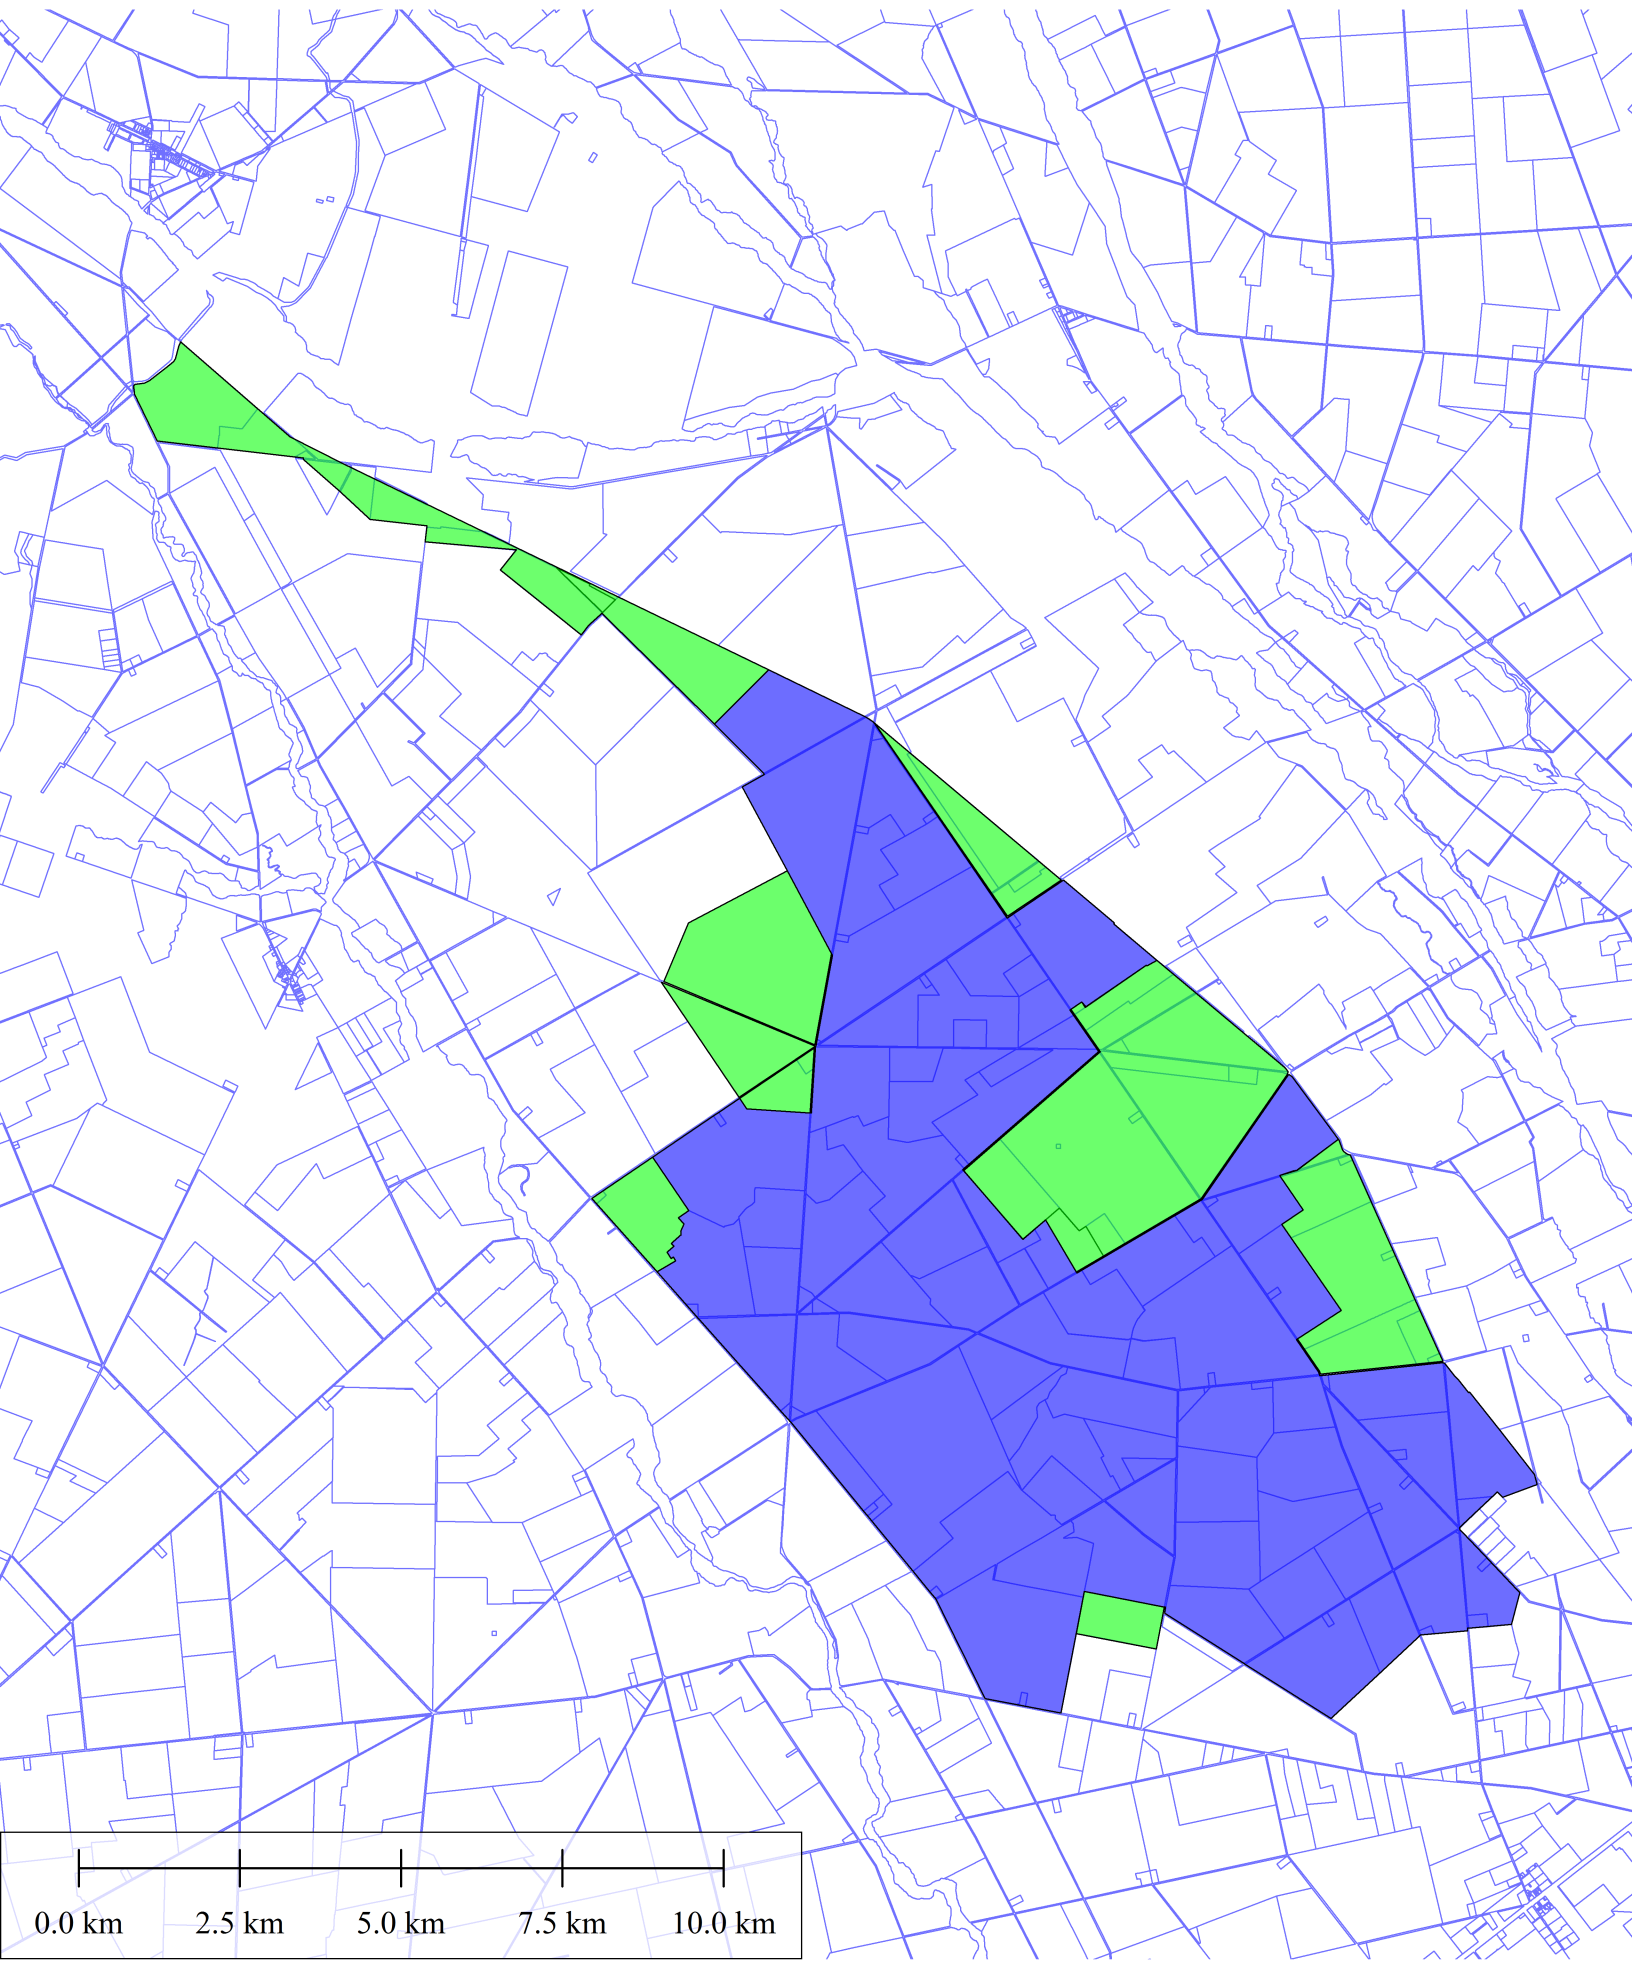

Valetta Scheme with Extensions

0.0 km 2.5 km 5.0 km 7.5 km 10.0 km

Extensions 3389 ha, Total 13245 ha